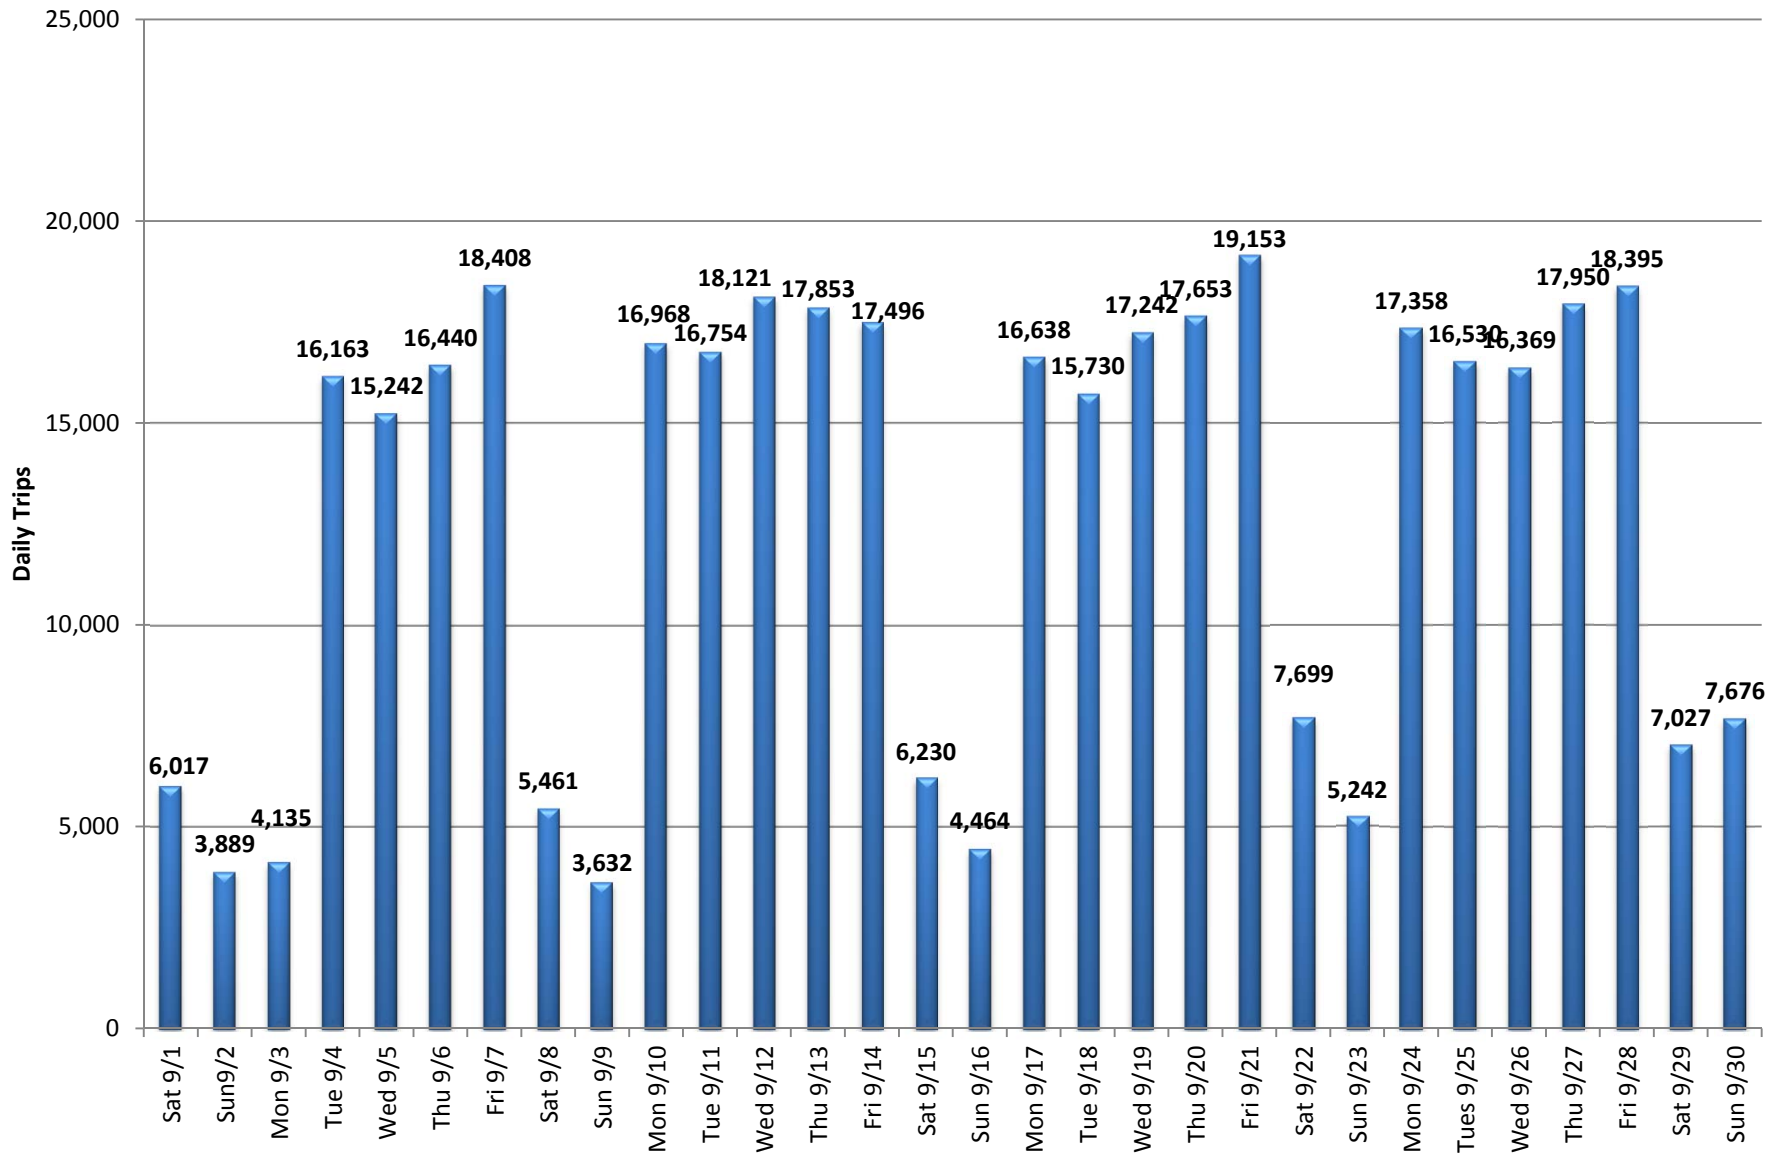

I-85 Express Lanes PeachPasses Assigned: September 2012*

* PeachPass Totals are through End of Previous Business Day

I-85 Express Lanes

Daily Trips: September 2012

I-85 Express Lanes Daily Trip Averages by Month*

**Daily Averages do not include Weekends or State Holidays*

I-85 Express Lanes Daily Fare Averages by Month*

**Daily Averages do not include Weekends or State Holidays*