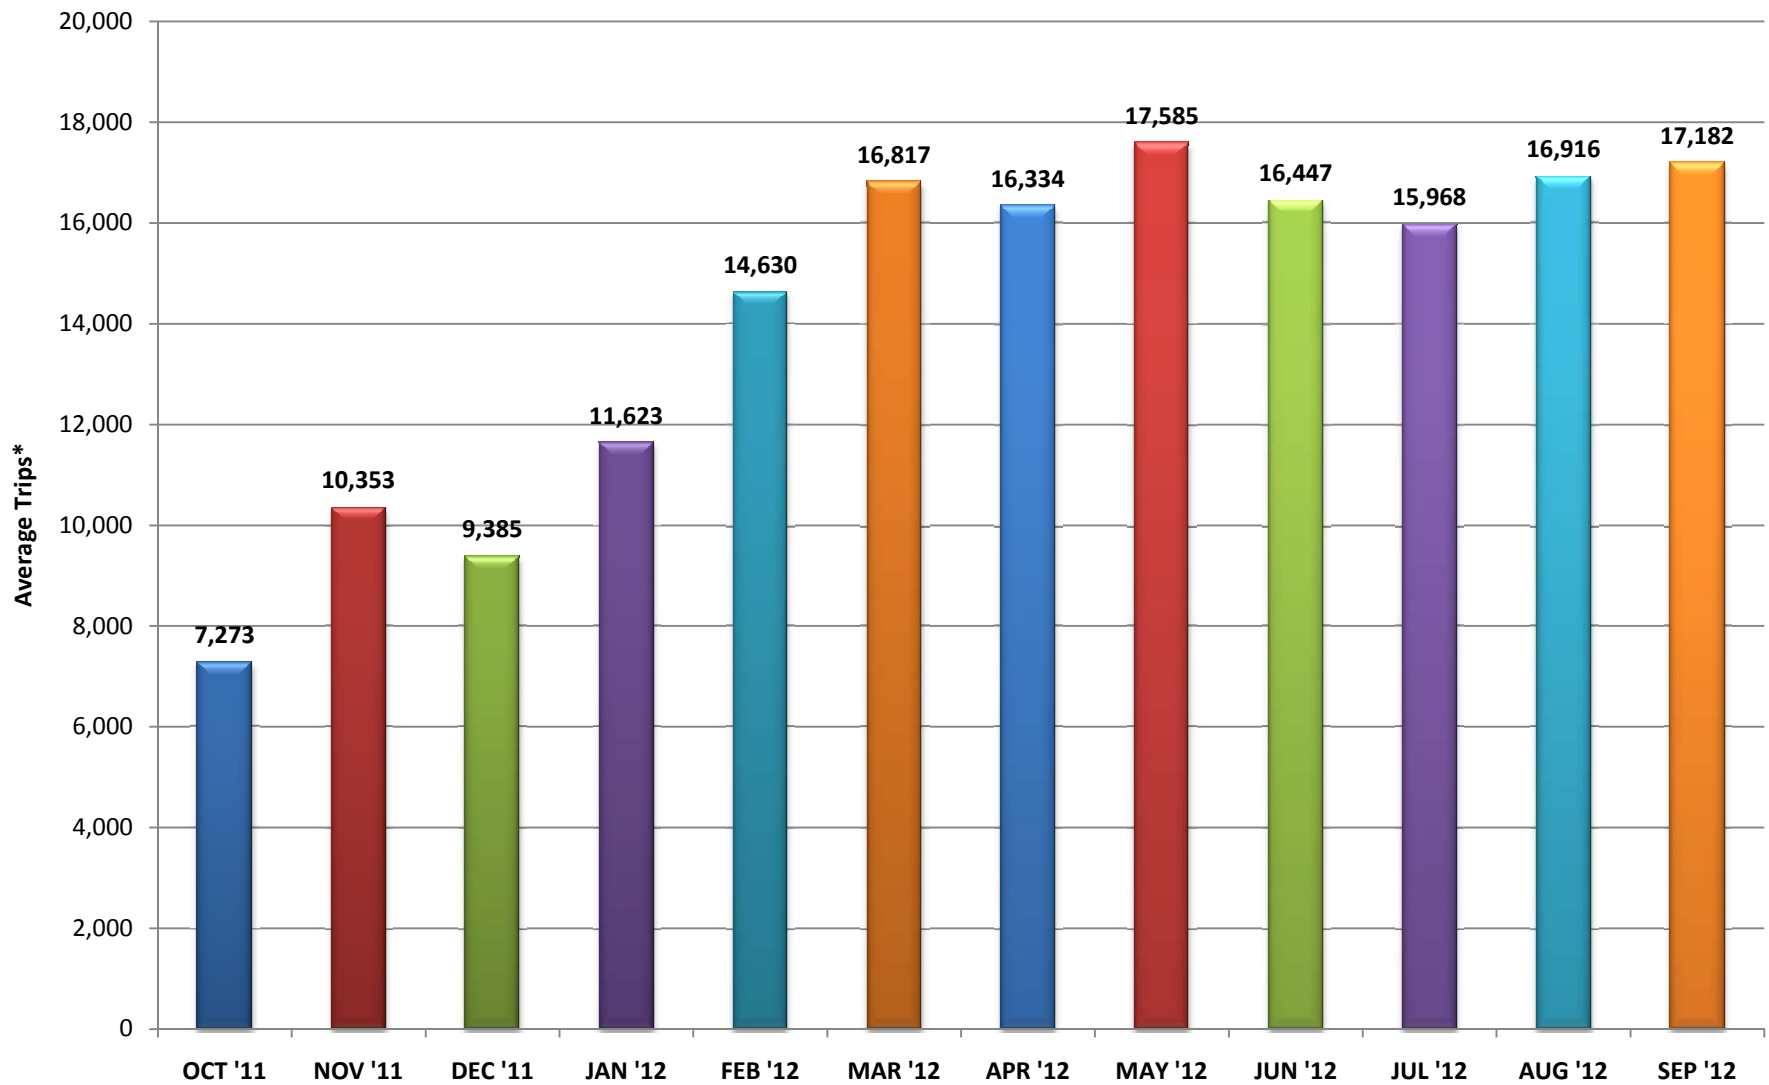

I-85 Express Lanes PeachPasses Assigned: September 2012*

* PeachPass Totals are through End of Previous Business Day

I-85 Express Lanes

Daily Trips: September 2012

I-85 Express Lanes Daily Trip Averages by Month*

**Daily Averages do not include Weekends or State Holidays*

I-85 Express Lanes Daily Fare Averages by Month*

**Daily Averages do not include Weekends or State Holidays*